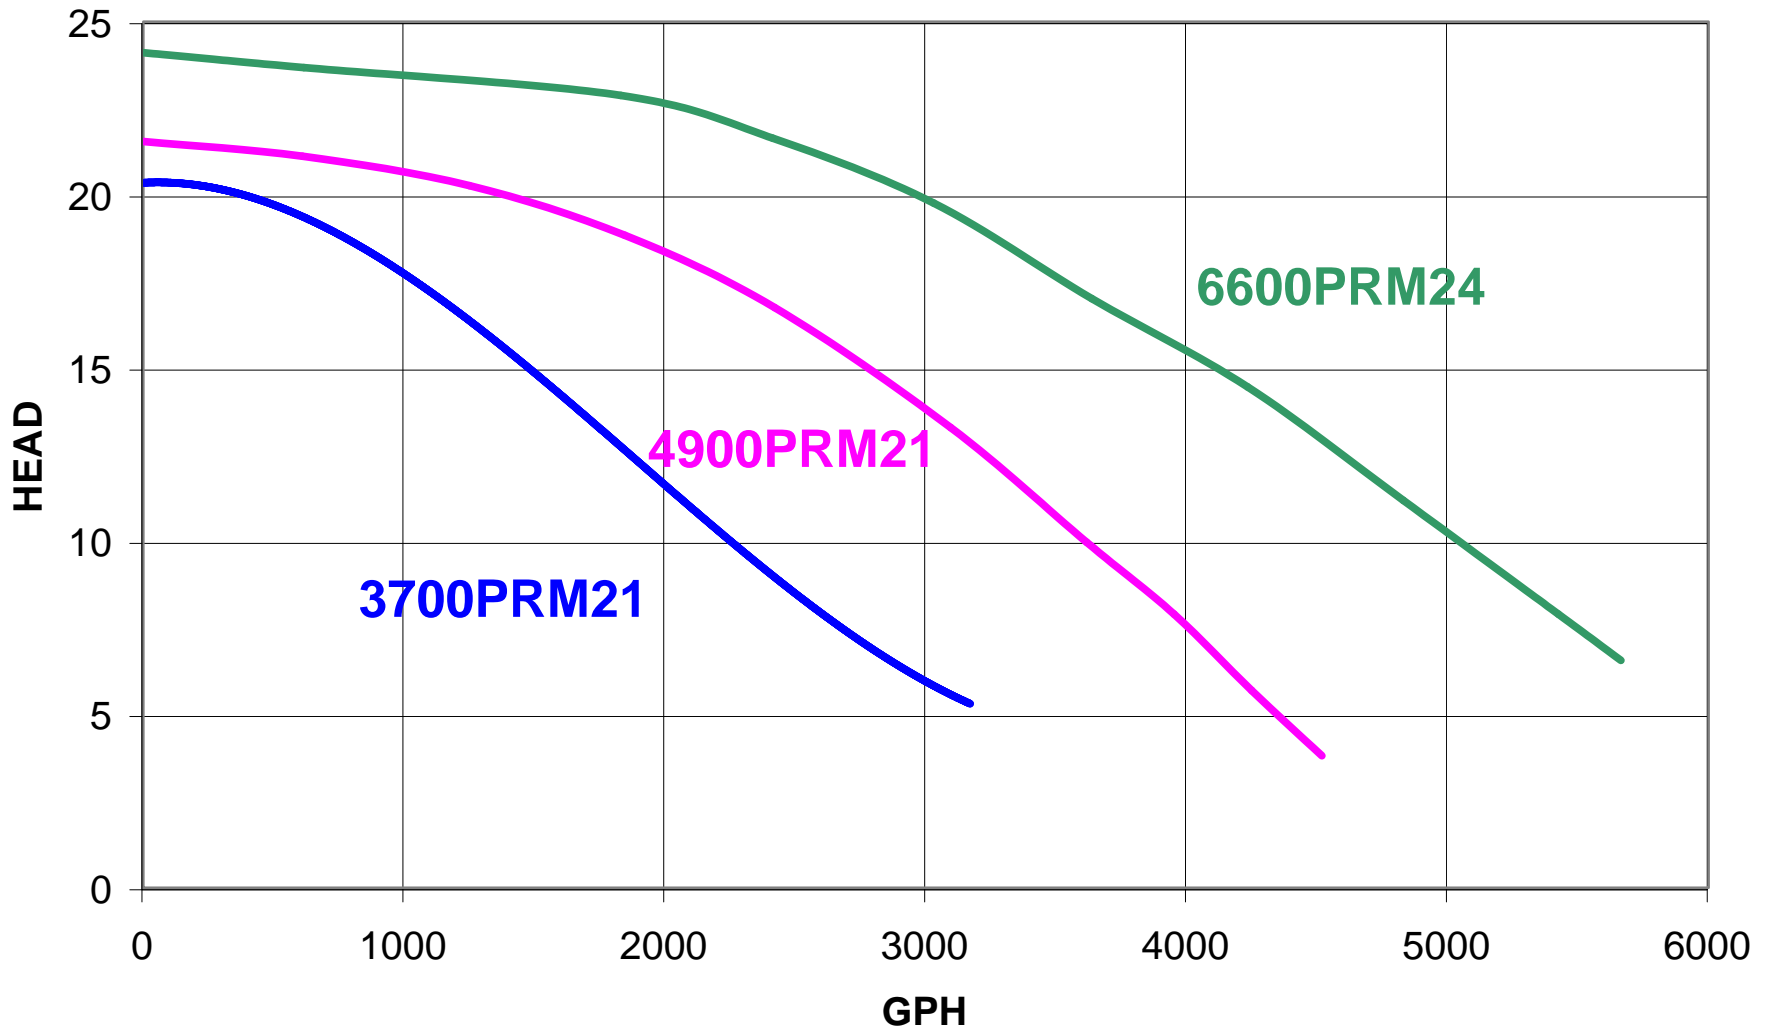

Low Speed Primer Champion Family